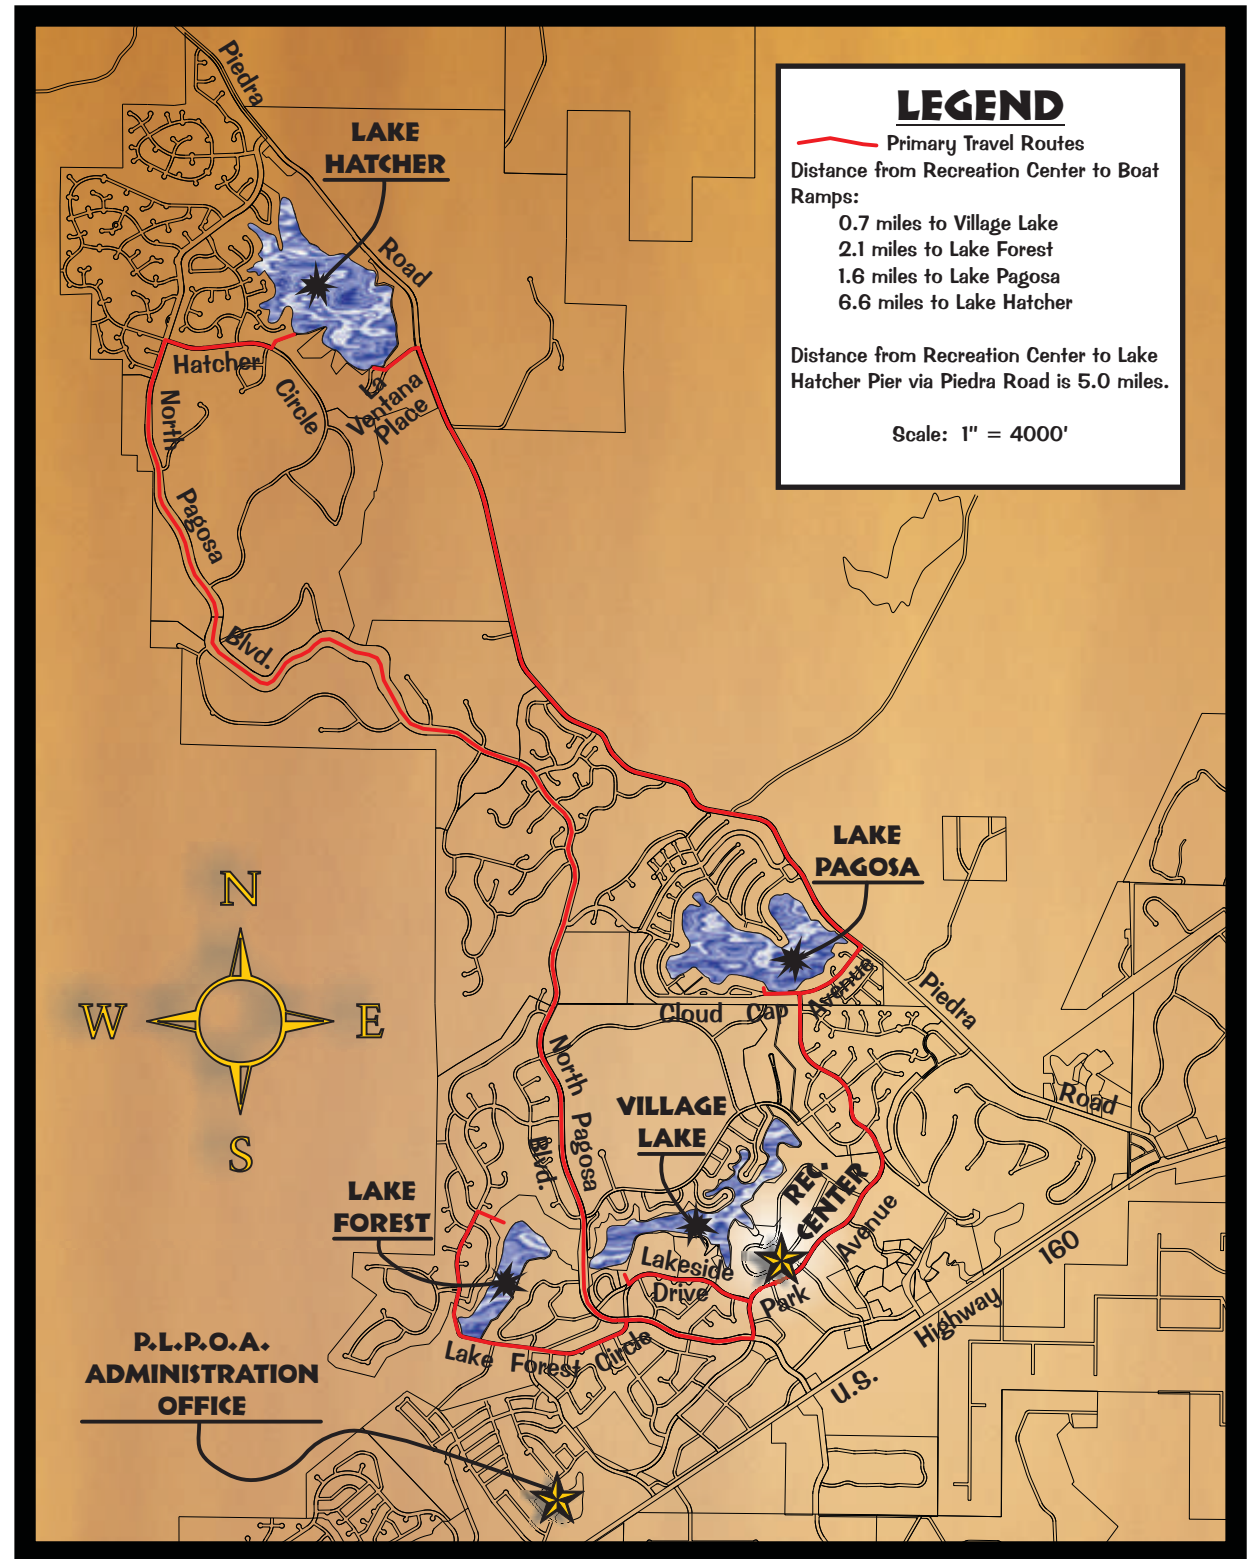

230 Port Avenue
 Pagosa Springs, CO 81147
 Phone: (970) 731-5635
 Fax: (970) 731-5362

Lake Access Maps

Date of Printing
 February 2002

LEGEND

-  Boat Ramp
-  Fishing Pier
-  Lake Access Area*
-  Parking Area

* Shoreline fishing only permitted in red shaded Lake Access Areas. Please respect lake front private property.

Scale: 1" = 1500'