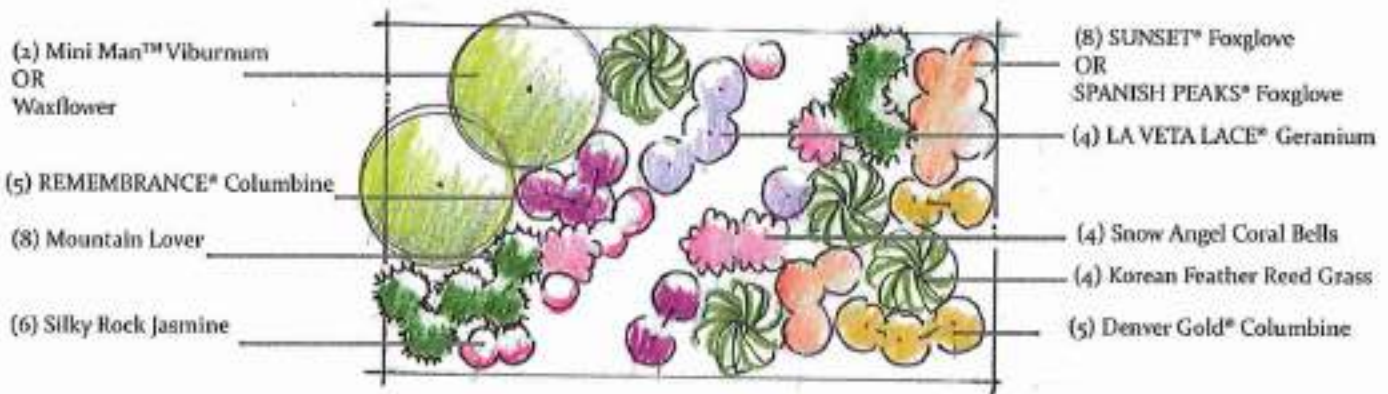

SECTION 4.9.7 - WATER-WISE GARDEN DESIGNS

DENVER BOTANIC GARDENS

Designed by: Annie Barrow
Manager, Horticulture Outreach Programs
annie.barrow@botanicgardens.org

DRY SHADE PLANTING DESIGN

Exposure: Shade
SCALE 1/4" = 1'