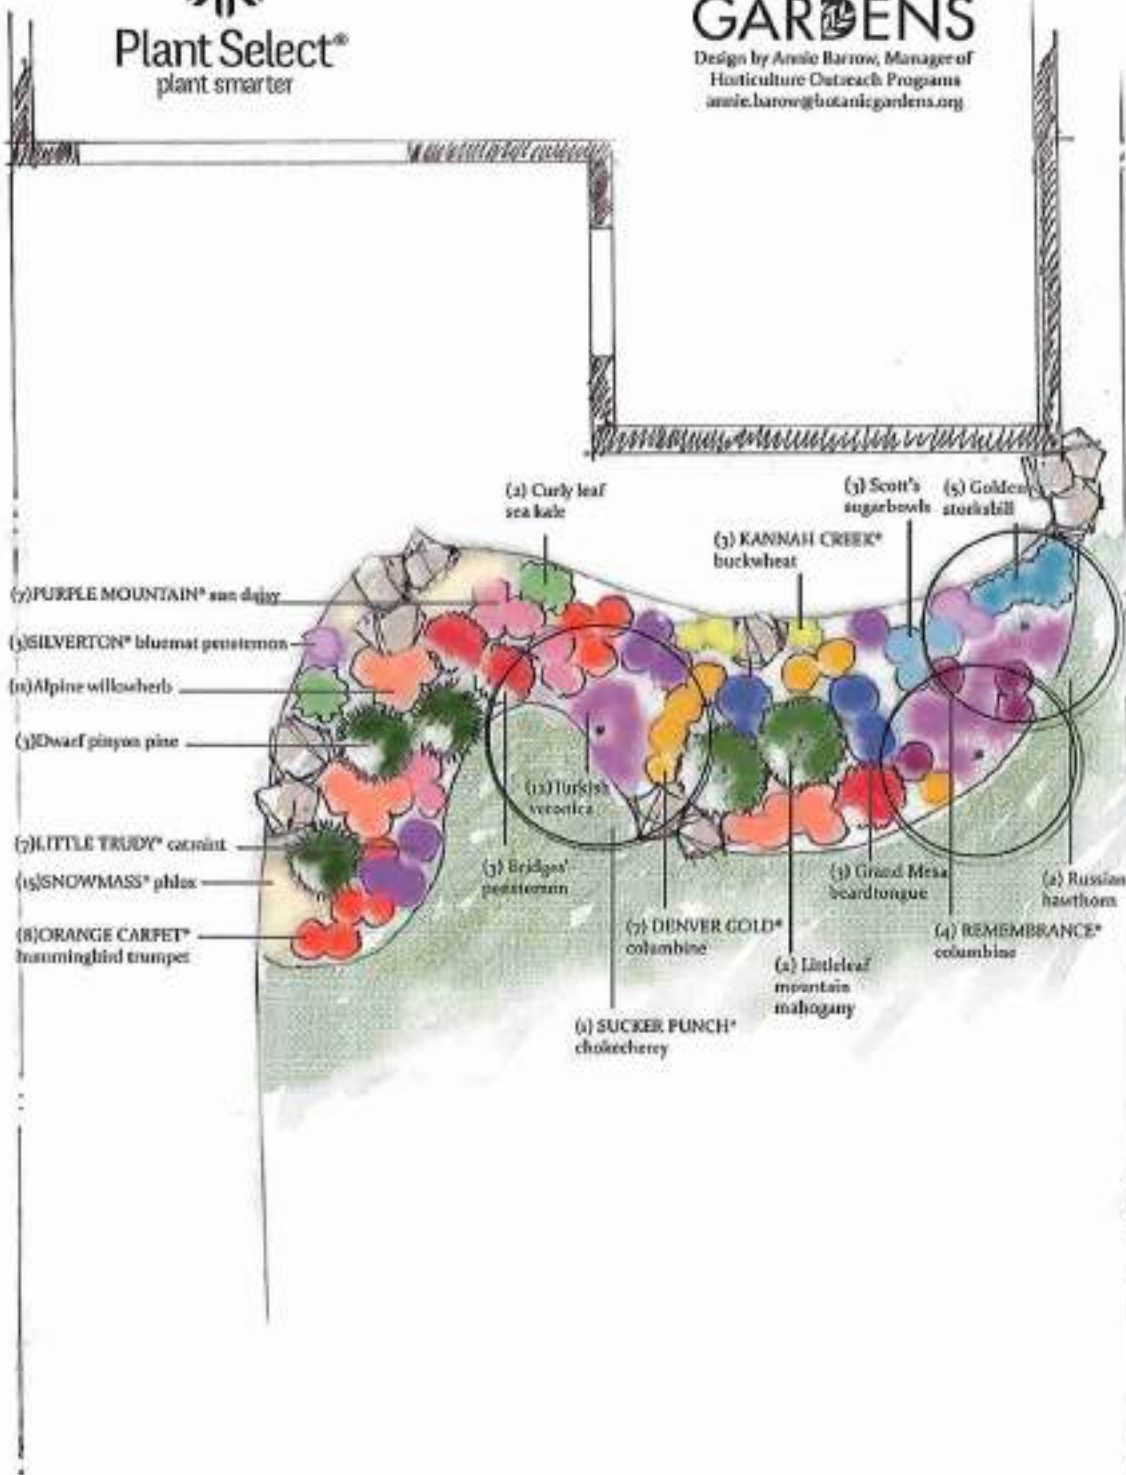

SECTION 4.9.7 - WATER-WISE GARDEN DESIGNS

DRY SHADE PLANTING DESIGN 17' x 9'

This dry shade planting design offers year round texture, summer color and access through the middle as a path or for down spout.

SECTION 4.9.7 - WATER-WISE GARDEN DESIGNS

Plant Select®
plant smarter

DENVER BOTANIC GARDENS

Design by Annie Barrow, Manager of
Horticulture Outreach Programs
annie.barrow@botanicgardens.org

HIGH ELEVATION DESIGN (UP TO 8125')

SCALE: 1/4" = 1'
Full Sun exposure

SECTION 4.9.7 - WATER-WISE GARDEN DESIGNS

HIGH ELEVATION PLANTING DESIGN - FRONTYARD 11' x 17'

This high elevation planting design offers a wide variety of year round texture, spring, summer and fall color plus winter interest for landscapes up to 8125'.