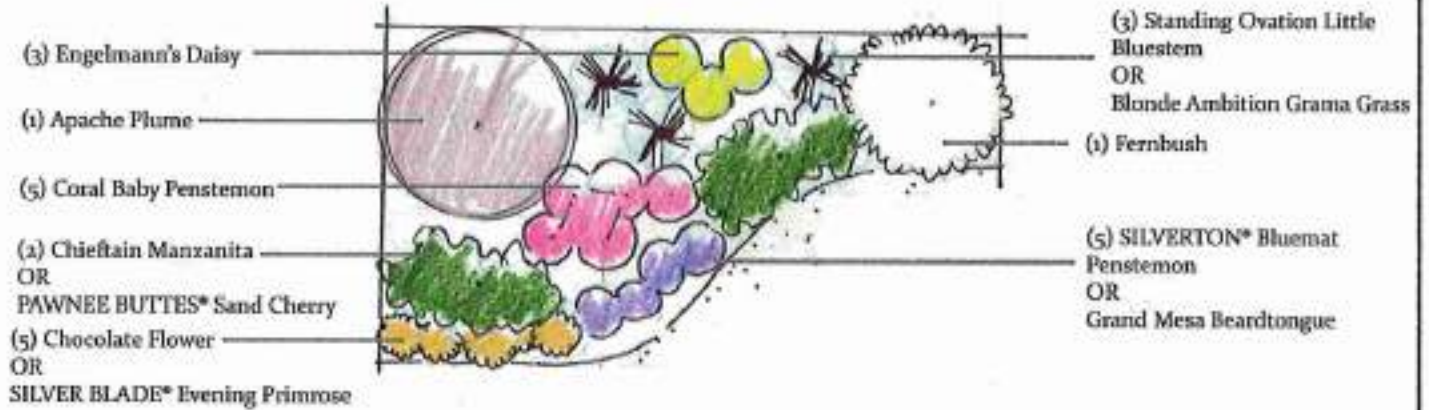

SECTION 4.9.7 - WATER-WISE GARDEN DESIGNS

DENVER BOTANIC
GARDENS

Designed by: Annie Barrow
Manager, Horticulture Outreach Programs
annie.barrow@botanicgardens.org

NATIVE PLANTING DESIGN

Exposure: Full Sun
SCALE 1/4"=1'

SECTION 4.9.7 - WATER-WISE GARDEN DESIGNS

NATIVE PLANTING DESIGN 10' x 16'

This native plant design offers an urban landscape plan feel utilizing plants native to Colorado plus one plant (Fernbush) that is native to states west of CO.

PLANT LIST: Common Name

PURPLE MOUNTAIN® sun daisy (7)
SILVERTON® bluemat penstemon (3)
Alpine willowherb (11)
Dwarf pinyon pine (3)
LITTLE TRUDY® catmint (7)
SNOWMASS® phlox (15)
ORANGE CARPET® hummingbird trumpet (8)
Bridges' penstemon (3)
Turkish veronica (12)
DENVER GOLD® Columbine (7)
SUCKER PUNCH® chokecherry (1)
Littleleaf mountain mahogany (2)
Grand Mesa beardtongue (3)
REMEMBRANCE® columbine (4)
Russian hawthorn (2)
Curly leaf sea kale (2)
KANNAH CREEK® buckwheat (3)
Scott's sugarbowl (3)
Golden storksbill (5)